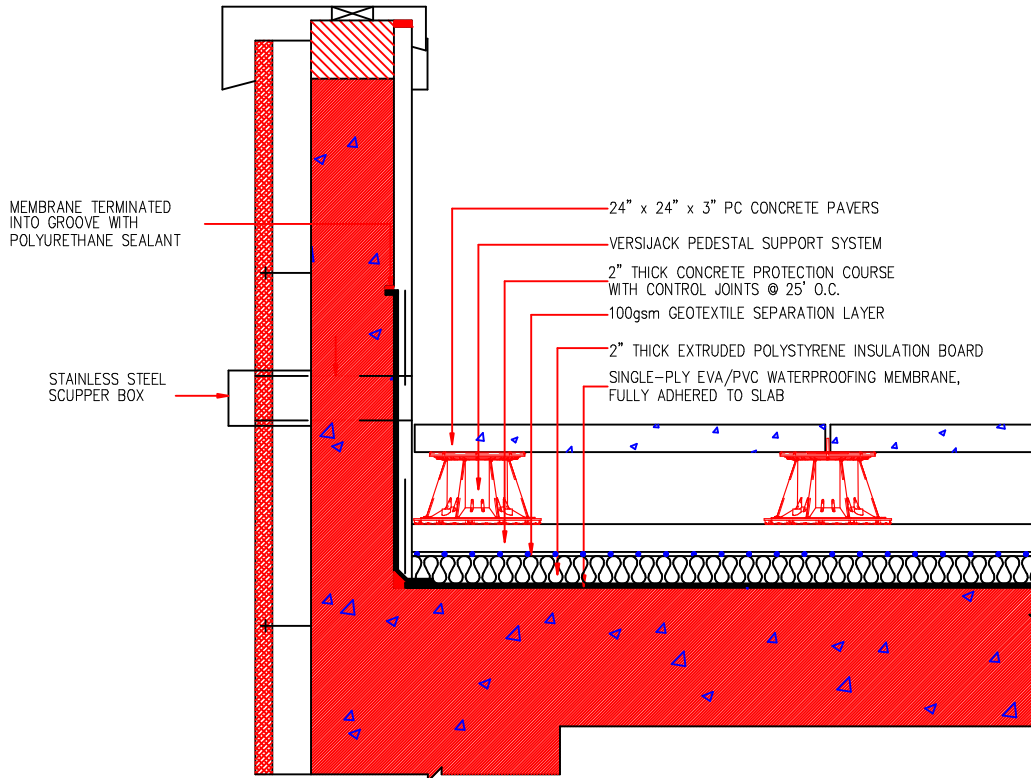

VERSIJACK S SECTION DETAIL (TIMBER DECK)

VERSIJACK S SECTION DETAIL (STONE PAVER)

**Tournesol Siteworks**

30955 San Antonio Street - Hayward, CA 94544 - 800-542-2282 - [www.tournesolsiteworks.com](http://www.tournesolsiteworks.com)

ROOF PARAPET DETAIL

ROOF DETAIL

Tournesol  
SITEWORKS

Tournesol Siteworks

30955 San Antonio Street - Hayward, CA 94544 - 800-542-2282 - www.tournesolsiteworks.com