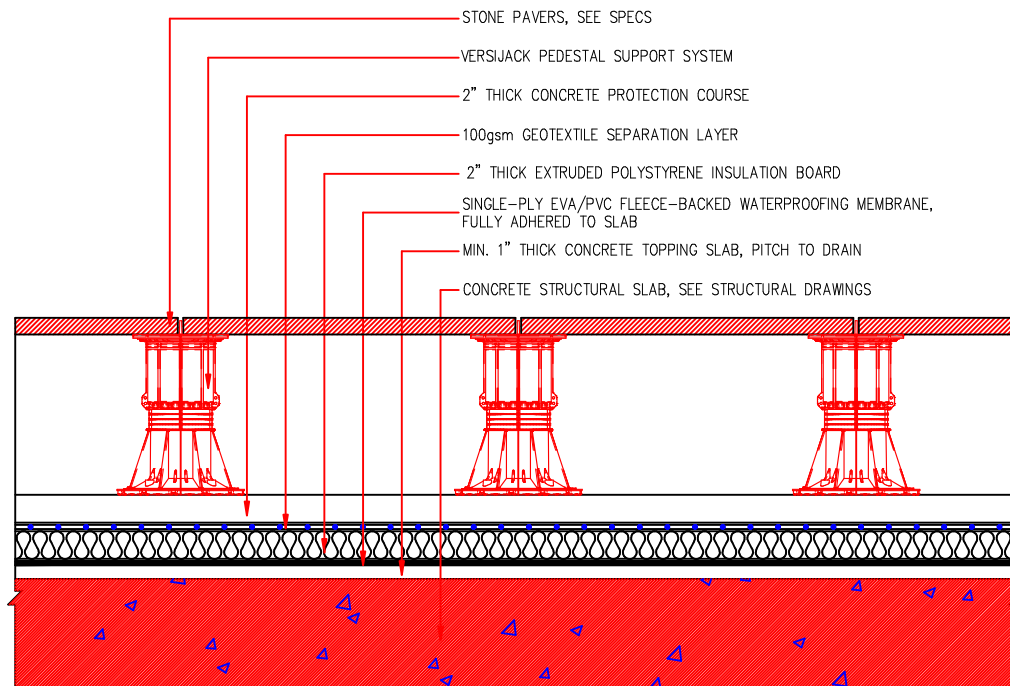

VERSIJACK S SECTION DETAIL (TIMBER DECK)

VERSIJACK S SECTION DETAIL (STONE PAVER)

**Tournesol Siteworks**

30955 San Antonio Street - Hayward, CA 94544 - 800-542-2282 - [www.tournesolsiteworks.com](http://www.tournesolsiteworks.com)

ROOF PARAPET DETAIL

ROOF DETAIL

Tournesol  
SITEWORKS

Tournesol Siteworks

30955 San Antonio Street - Hayward, CA 94544 - 800-542-2282 - www.tournesolsiteworks.com