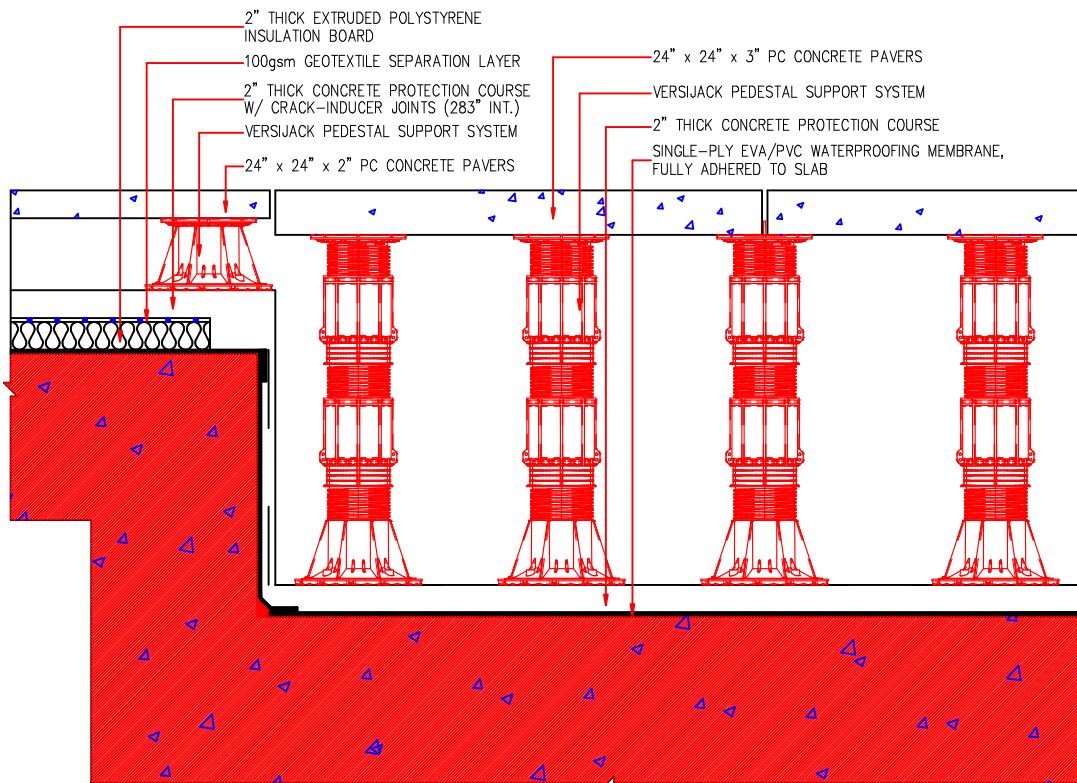

VERSIJACK S SECTION DETAIL (TIMBER DECK)

VERSIJACK S SECTION DETAIL (STONE PAVER)

**Tournesol Siteworks**

30955 San Antonio Street - Hayward, CA 94544 - 800-542-2282 - [www.tournesolsiteworks.com](http://www.tournesolsiteworks.com)

ROOF PARAPET DETAIL

ROOF DETAIL

Tournesol  
SITEWORKS

Tournesol Siteworks

30955 San Antonio Street - Hayward, CA 94544 - 800-542-2282 - www.tournesolsiteworks.com